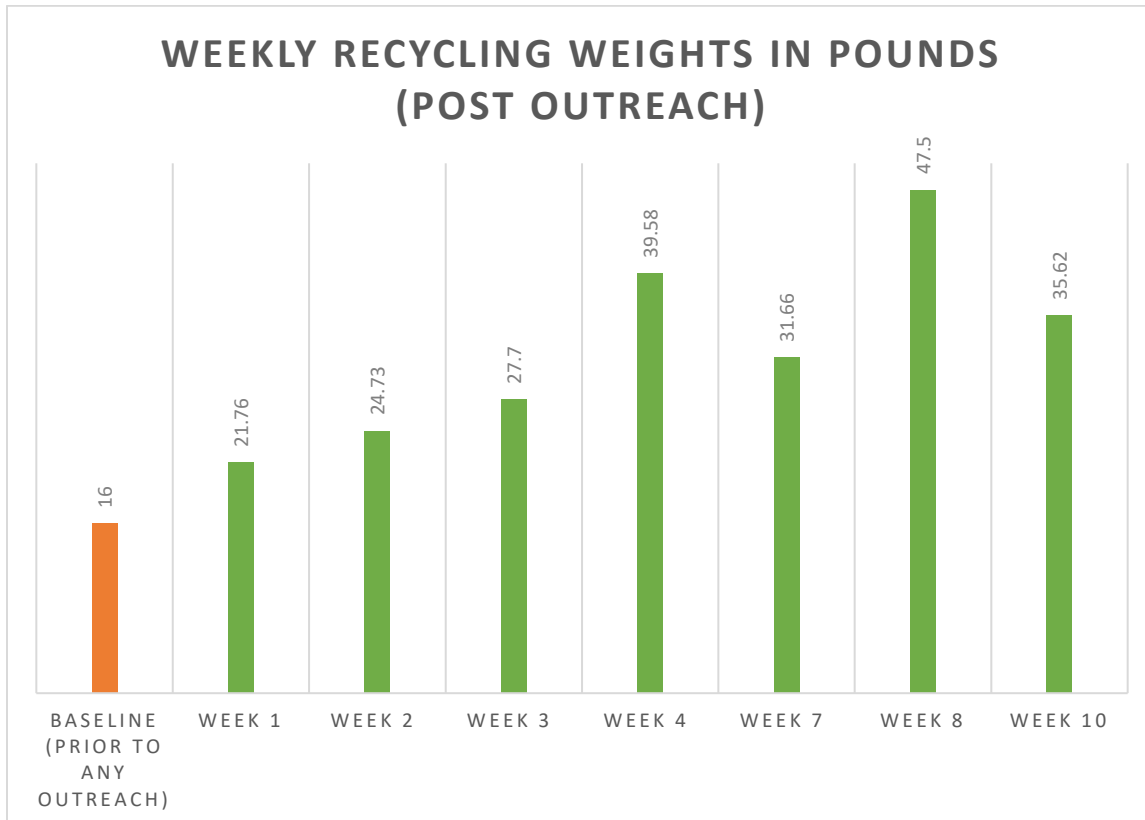

Viking Apartments

Viking Apartments in Alexandria, MN was the first participating apartment building wanting to improve its recycling system in this pilot – and it's proven to be a great success!

Viking Apartments had two 32-gallon recycling carts for its 24-unit building prior to participating in the multifamily pilot. By increasing their carts to two 95-gallon recycling carts, residents have since gradually doubled their recycling participation!

Contamination:

Pope/Douglas Solid Waste Management's Multifamily Recycling Pilot aims largely to address recycling contamination.

What is contamination?

Contamination is when things that shouldn't be recycled, end up in the recycling. Things like plastic bags, plastic cutlery, paper napkins, and much more often show up in peoples recycling carts when it should go in the garbage.